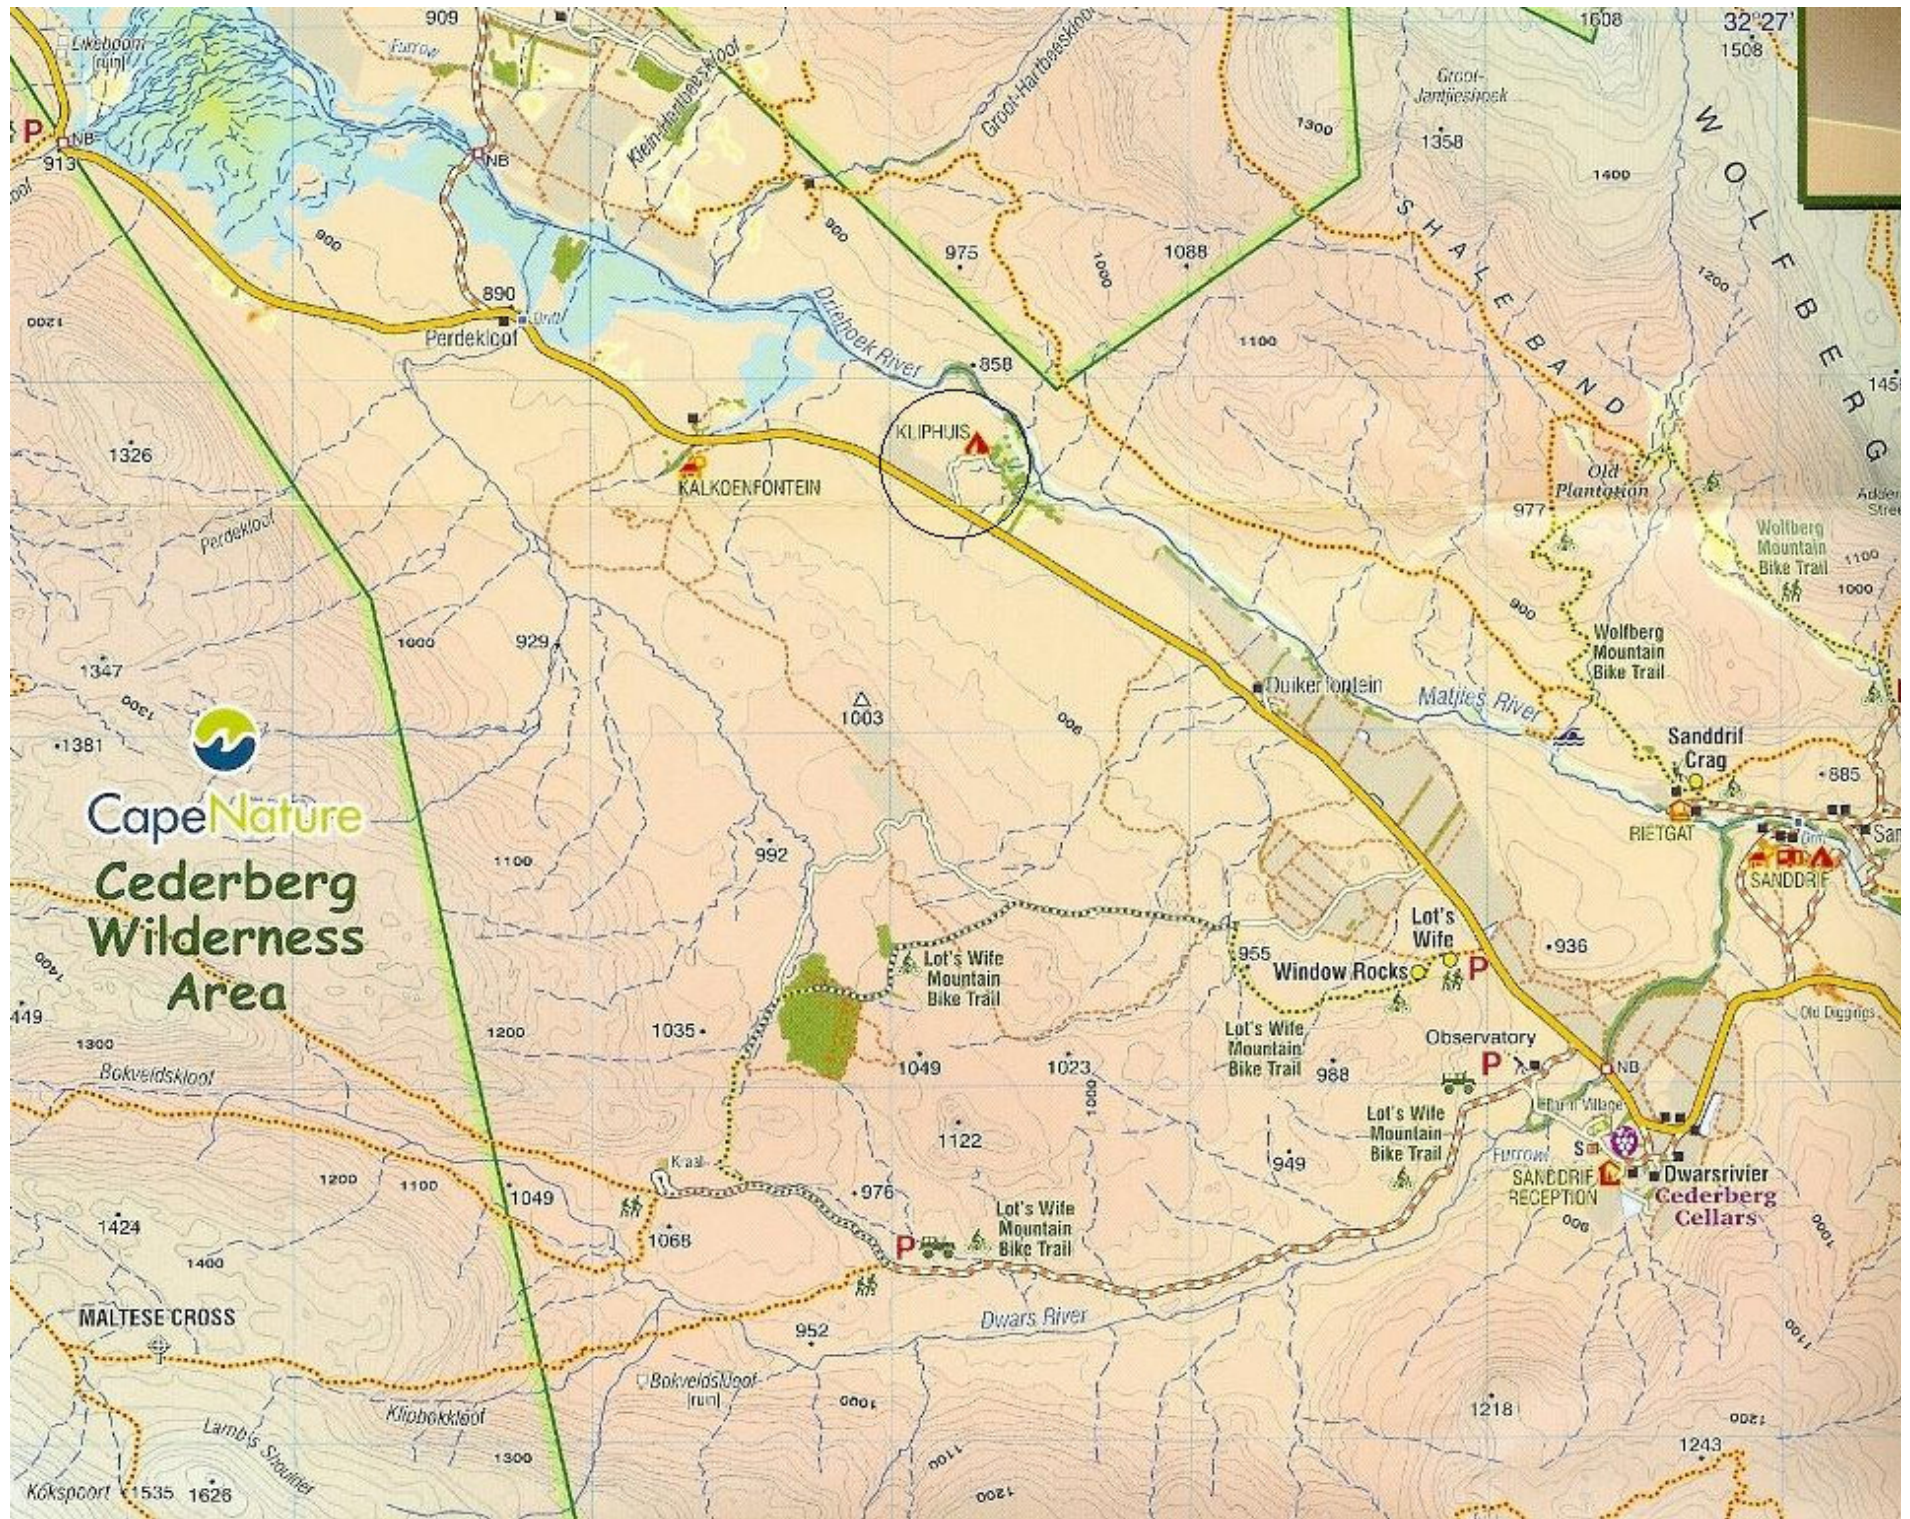

Recommended road to Camping HQ is in magenta

Take the "Algeria" turn off

Camping HQ, Senior Scout Adventure, Kliphuis

Driehoek turn off

Cape Nature
Cederberg
Wilderness
Area

KLIPHUIS

MALTESE CROSS

SANDDRIF RECEPTION
Dwarsrivier Cederberg Cellars