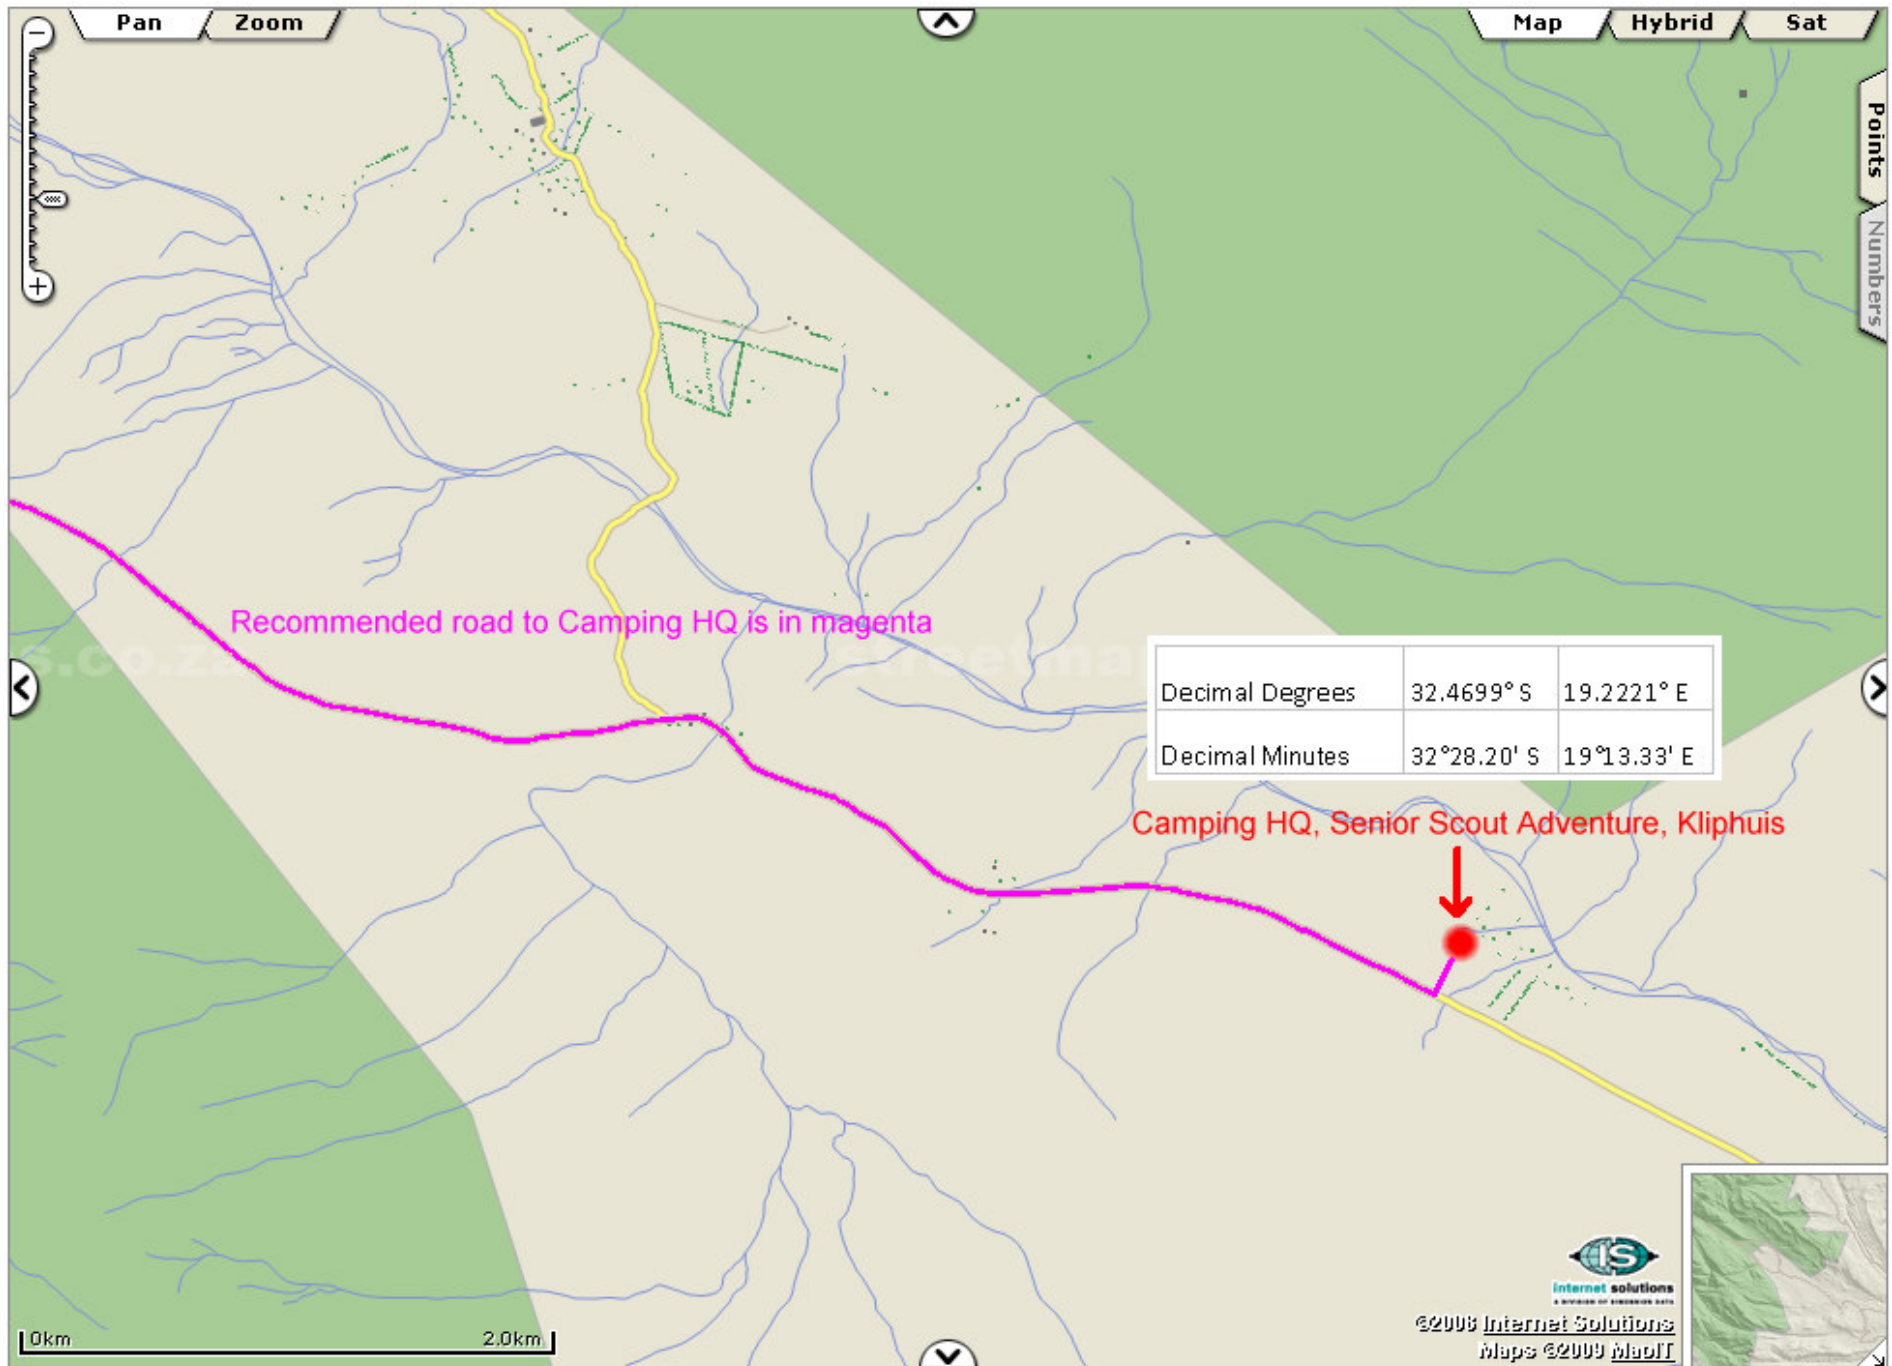

Recommended road to Camping HQ is in magenta

Take the "Algeria" turn off

Camping HQ, Senior Scout Adventure, Kliphuis

Driehoek turn off

Cape Nature
Cederberg
Wilderness
Area

KLIPHUIS

MALTESE CROSS

SANDDRIF RECEPTION
Dwarsrivier Cederberg Cellars